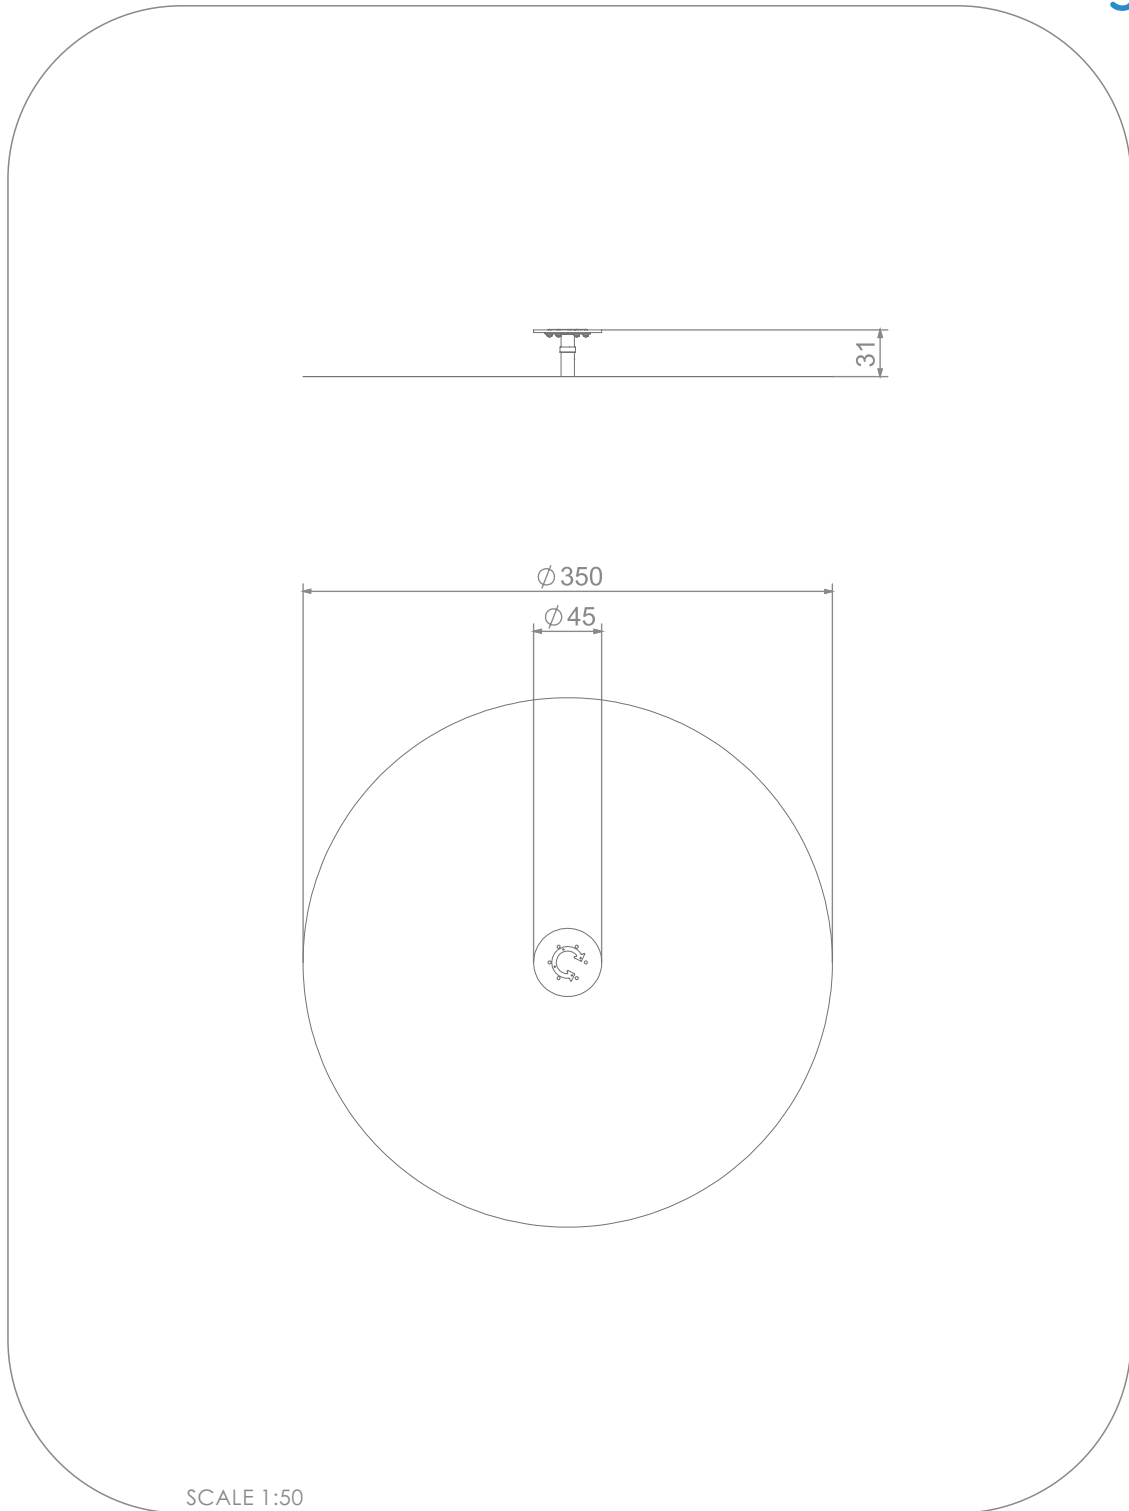

#### INFORMATION ABOUT THE PRODUCT

Dimensions:	45 x 45 cm
Safety zone:	350 x 350 cm
Safety zone area	9 m <sup>2</sup>
Overall height	31 cm
Free fall height	31 cm
Amount of users	1
Product complies with EN 1176-1:2017-12	YES
Availability of spare parts	YES
Age range	1-12
According to PN-EN 1176-1:2017-12 norm, the product requires applying a safety surface according to the product's free fall height.	

### MATERIALS:

SOLID CONSTRUCTION  
MADE OF BLACK STEEL  
IS235JR, CLEANED THE  
SANDBLASTING PROCESS

PLATES OF THE WALLS MADE  
OF COLORFUL TRIPLE  
LAYERED 18 MM HDPE  
POLYETHYLENE